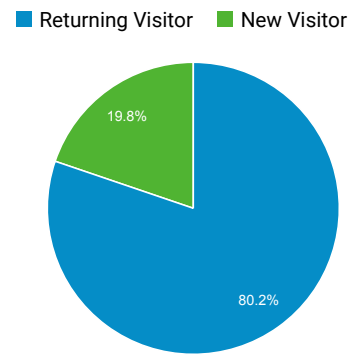

### Audience Overview

**All Users**  
100.00% Sessions

Jan 1, 2020 - Dec 31, 2020

**Overview**

<b>Sessions</b> 12,474,994	<b>Users</b> 2,589,328	<b>Pageviews</b> 20,283,360
<b>Pages / Session</b> 1.63	<b>Avg. Session Duration</b> 00:02:33	<b>Bounce Rate</b> 70.51%
<b>% New Sessions</b> 19.76%		